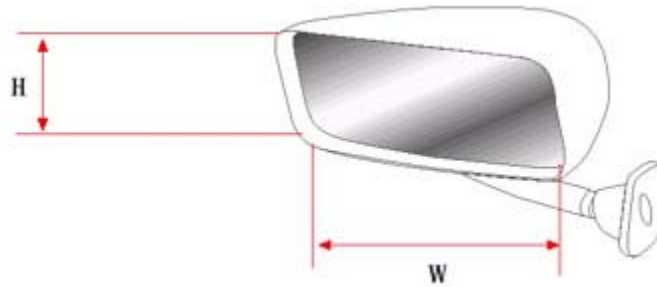

MIRROR SPECS

Lens Dimensions

| RANGE | MM | SQ CM |
|--|------------|----------|
| Formula Series (all models) | W113 x H52 | 58.76 |
| GP1 Series Fits most formula cars (all models) | W113 x H52 | 58.76 |
| GP2 Series Indy cars, Champ Cars etc (all models) | W123 x H52 | 63.96 |
| GT/Le-Mans Series (all models) | W148 x H68 | 100.64 |
| Centre Post Sports Car Series (all models) | W210 x H52 | 109.2 |
| | | |